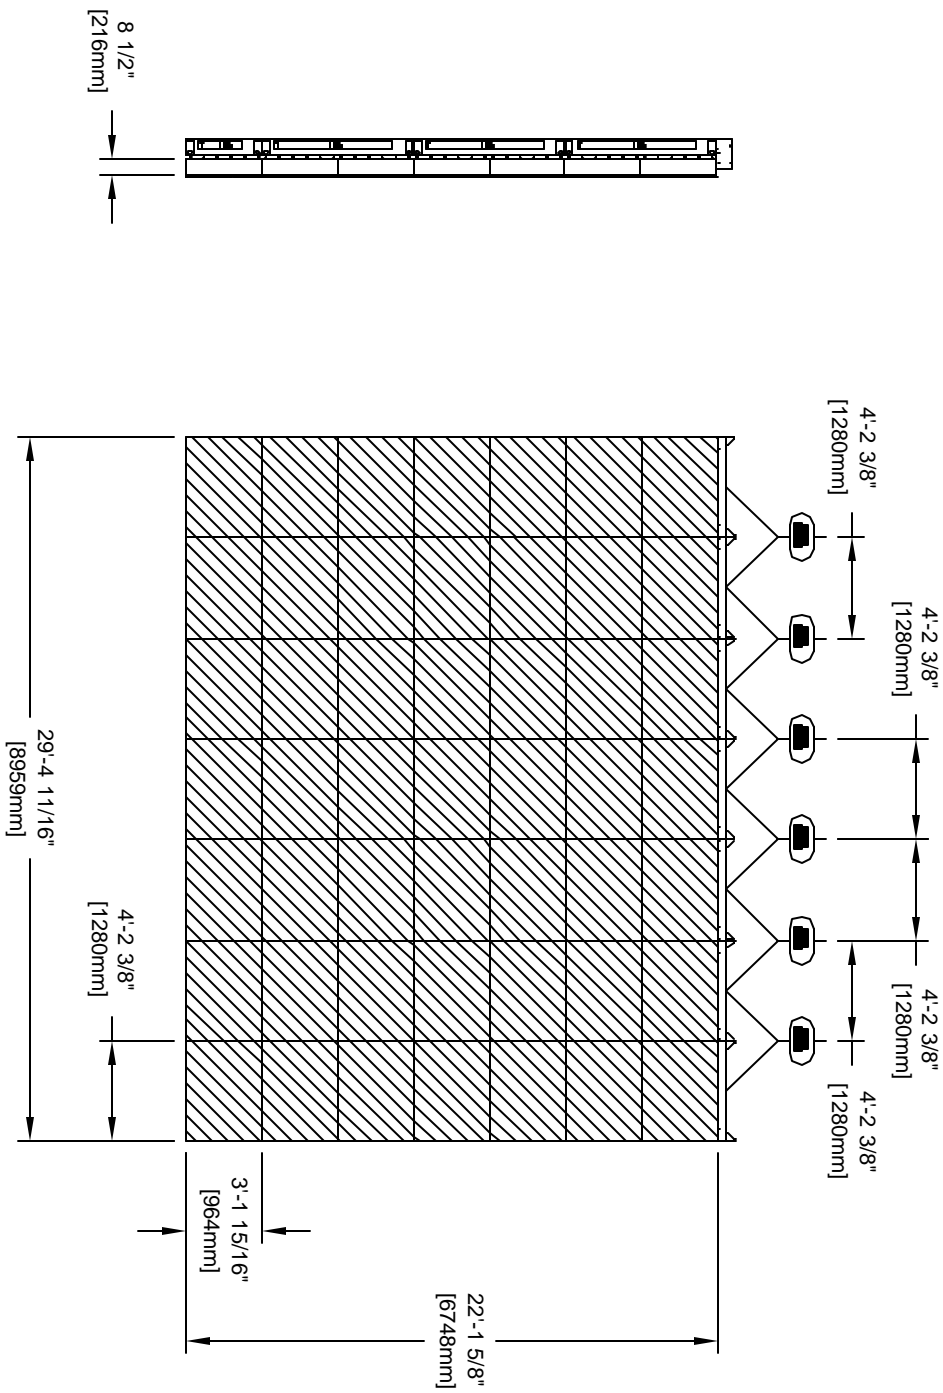

MEDIAVISIONS
1830 Air Lane Drive
Suite 9
Nashville, TN 37210
(615) 883-4000

Title:

7 x 7 OptiScreen 2004 (Flown)

Date:	11-07-04
Scale:	1/8" = 1'-0"
Drawn By:	ANEFF
Plate #:	

1

APPROX. WEIGHT: 9800 lbs
4445 kg