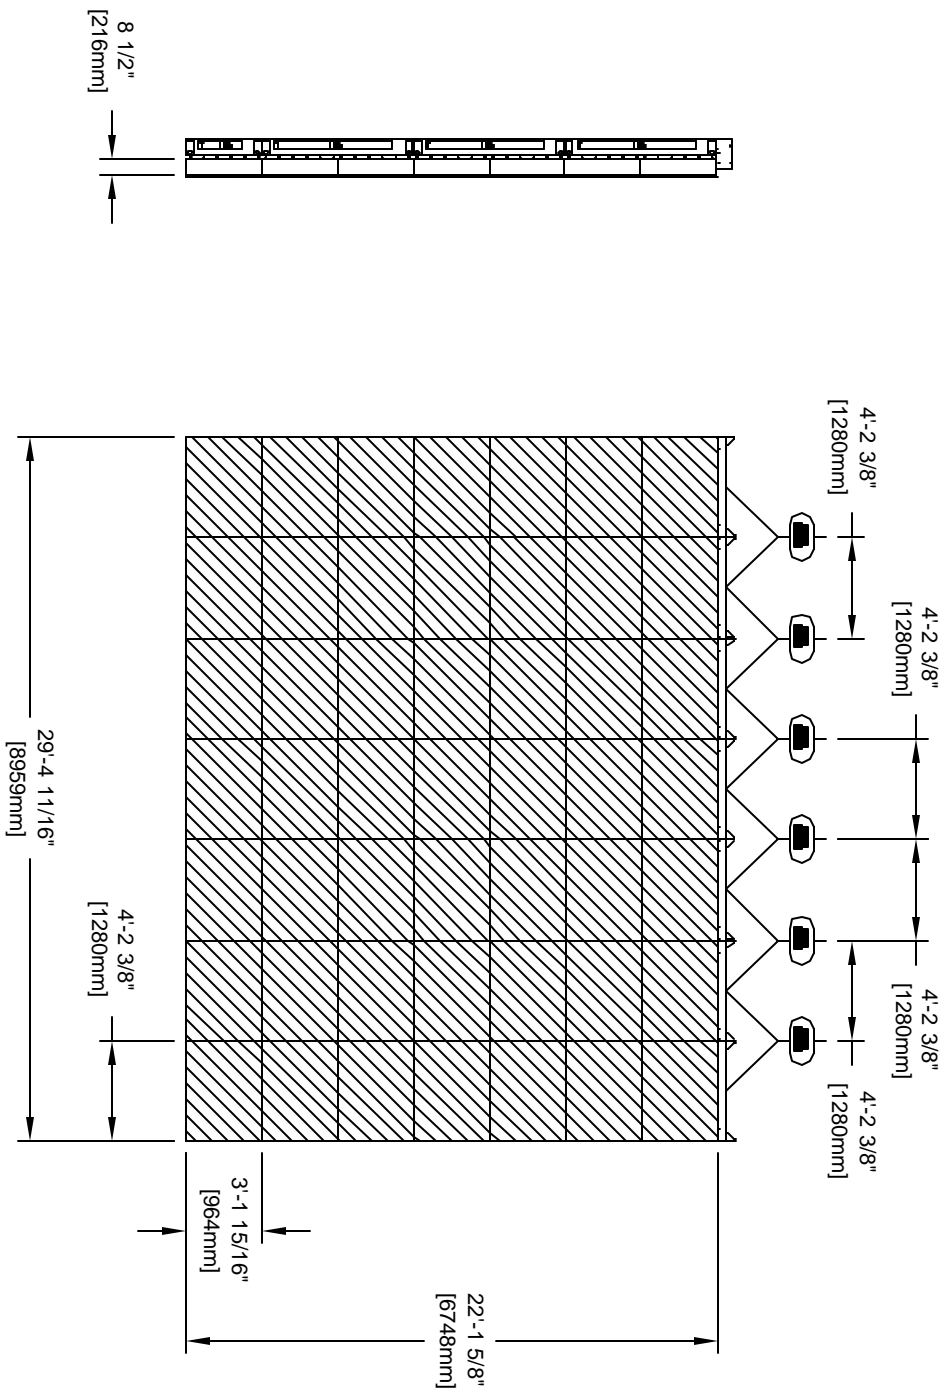

MEDIAVISIONS
1830 Air Lane Drive
Suite 9
Nashville, TN 37210
(615) 883-4000

Title:

7 x 7 OptiScreen 2004 (Flown)

Date:	11-07-04
Scale:	1/8" = 1'-0"
Drawn By:	ANEFF
Plate #:	

1

SIDE VIEW

FRONT VIEW

APPROX. WEIGHT: 9800 lbs
4445 kg