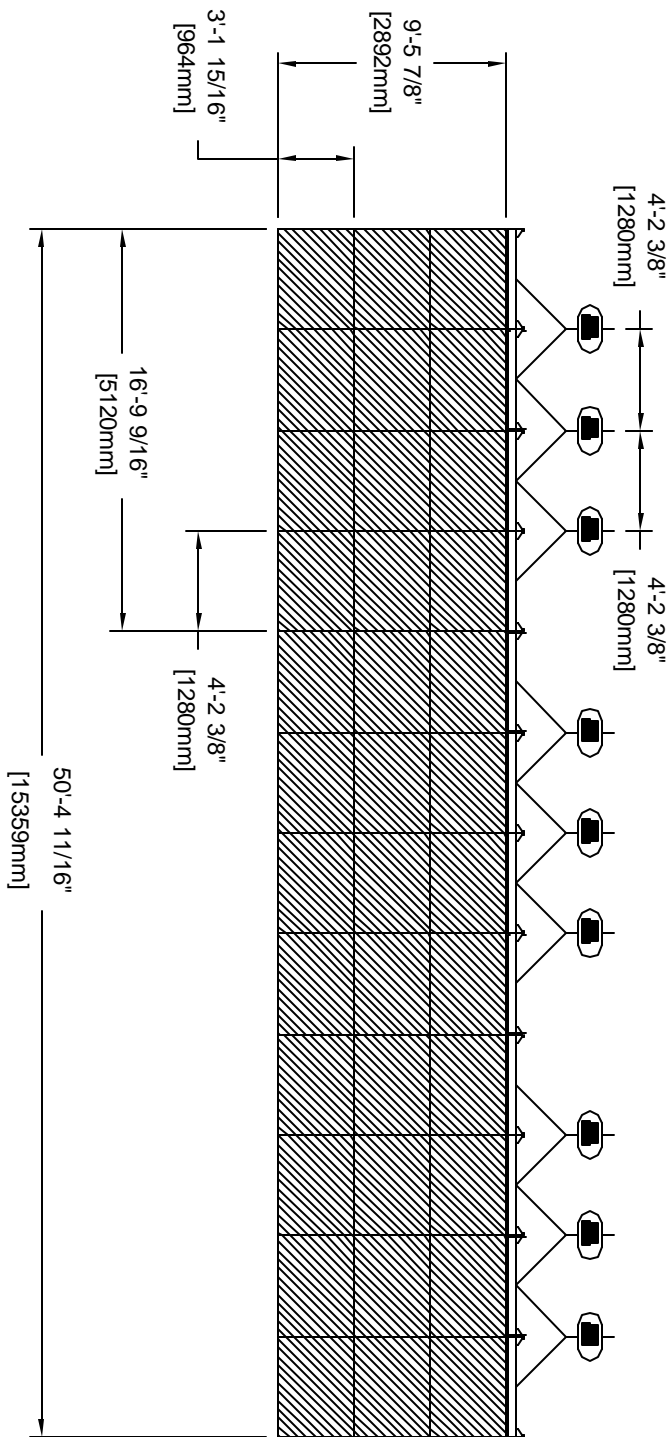

MEDIAVISIONS
1830 Air Lane Drive
Suite 9
Nashville, TN 37210
(615) 883-4000

Title:

3 x 12 OptiScreen (Flown)

Date:

11-07-04

Scale:

1/8" = 1'-0"

Drawn By:

ANEFF

Plate #:

1

FRONT VIEW

APPROX. WEIGHT: 7200 lbs
3266 kg