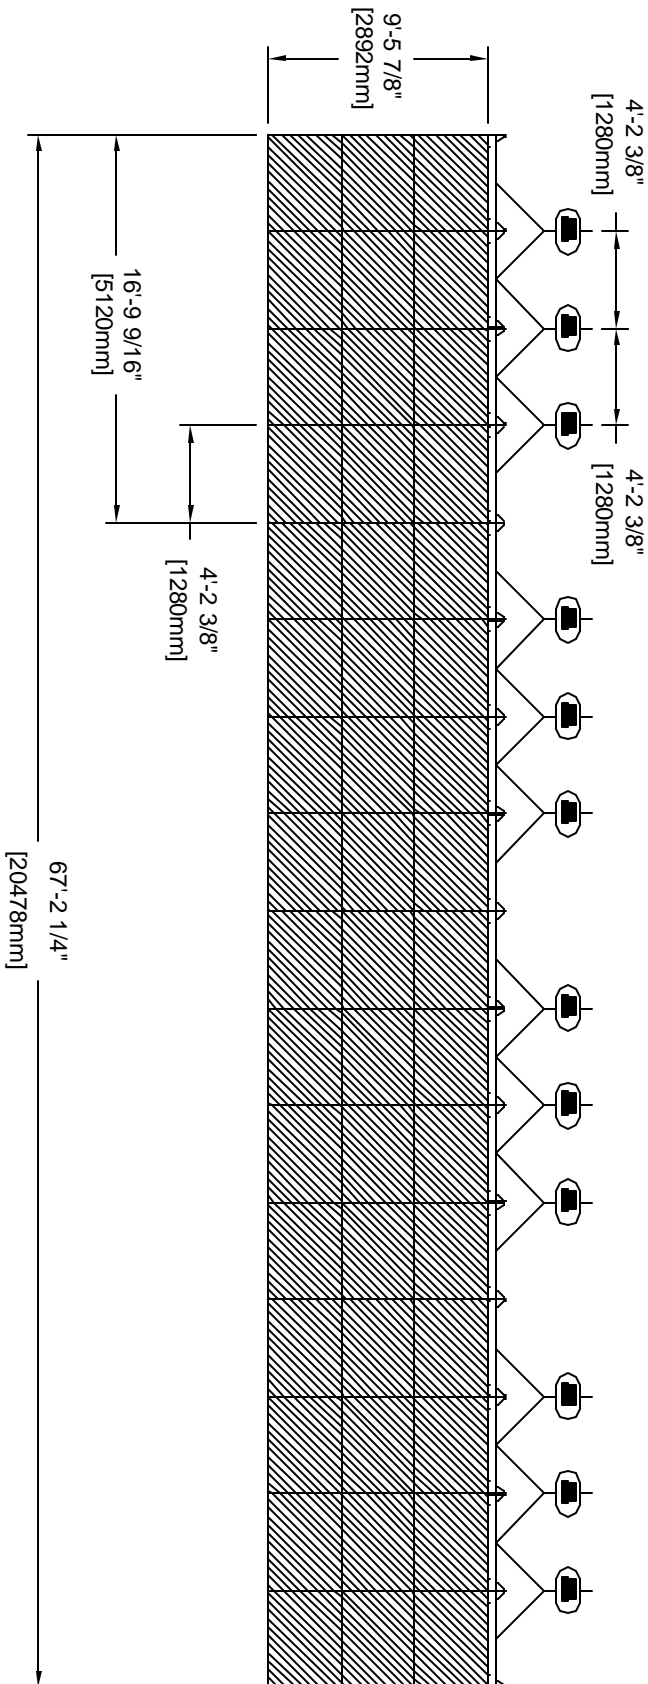

MEDIAVISIONS
1830 Air Lane Drive
Suite 9
Nashville, TN 37210
(615) 883-4000

Title:

3 x 16 OptiScreen 2004 (Flown)

Date:

11-07-04

Scale:

NONE

Drawn By:

ANEFF

Plate #:

1

FRONT VIEW

APPROX. WEIGHT: 9600 lbs
4355 kg