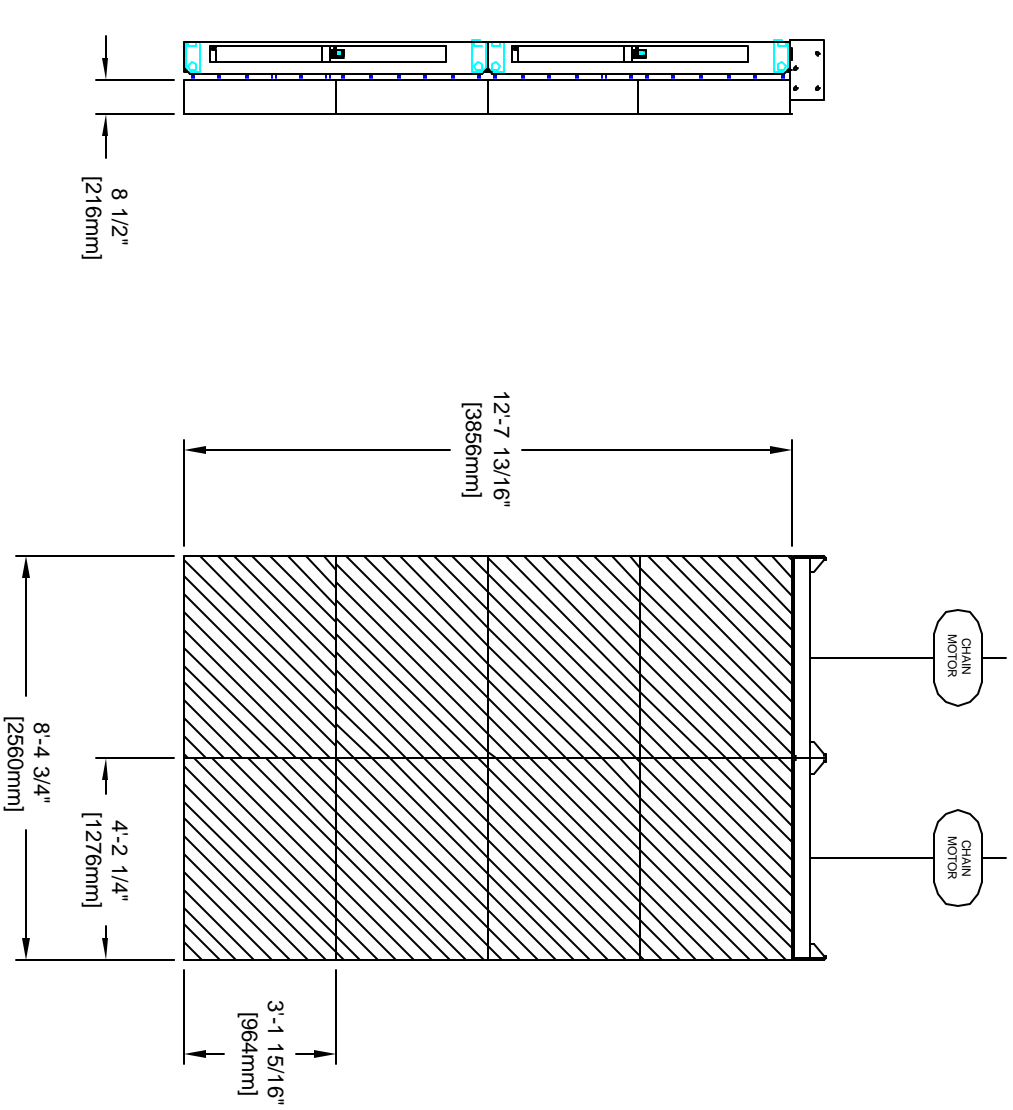

## 2 x 4 OptiScreen 2004 (Flown)

### SIDE VIEW

### FRONT VIEW

APPROX. WEIGHT: 1600 lbs  
726 kg

|           |              |
|-----------|--------------|
| Date:     | 11-07-04     |
| Scale:    | 1/4" = 1'-0" |
| Drawn By: | ANEFF        |
| Plate #:  |              |