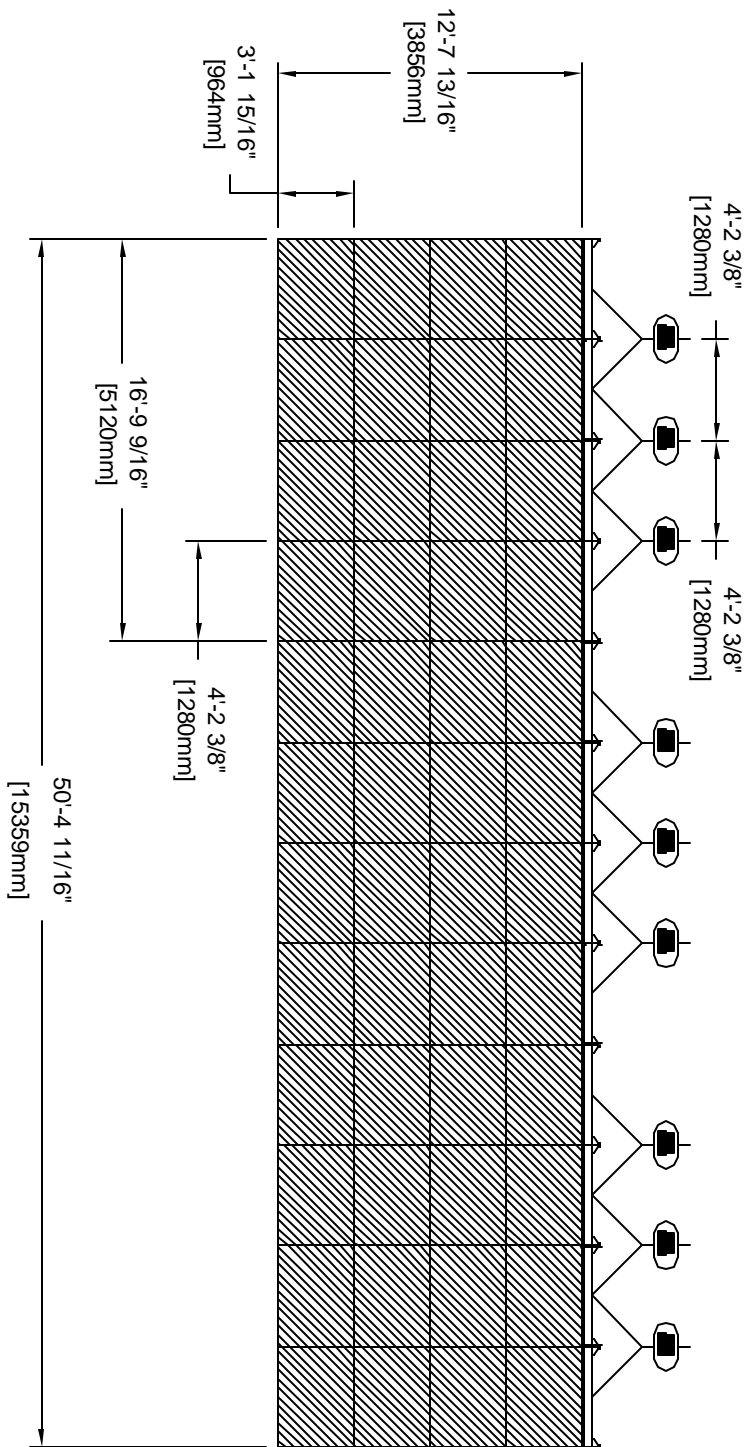

MEDIAVISIONS
 1830 Air Lane Drive
 Suite 9
 Nashville, TN 37210
 (615) 883-4000

Title:

4 x 12 OptiScreen 2004 (Flown)

Date: 11-07-04
 Scale: 1/8" = 1'-0"
 Drawn By: ANEFF
 Plate #:

1

FRONT VIEW

APPROX. WEIGHT: 9600 lbs
 4355 kg