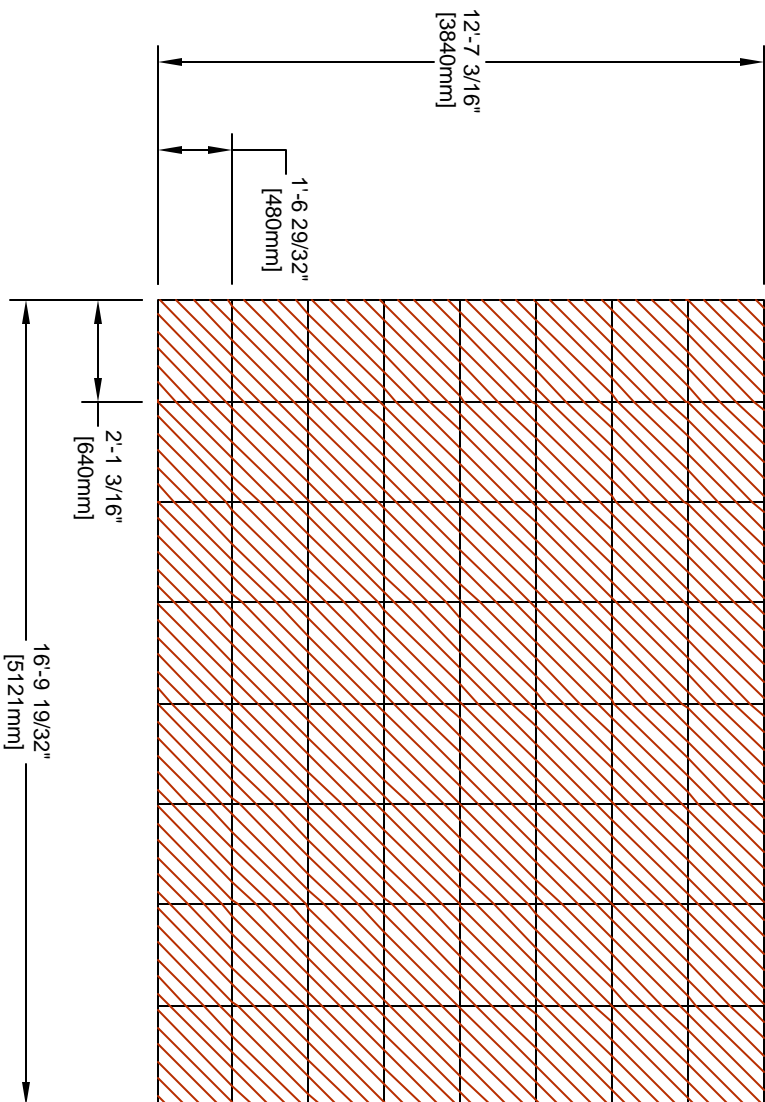

MEDIAVISIONS
1830 Air Lane Drive
Suite 9
Nashville, TN 37210
(615) 883-4000

Title:

Toshiba - Technorainbow TR2010E
8x8 Rental Structure
(Picture Image: Approx. 12' x 16')

FRONT VIEW

WEIGHT: 5184 lbs
2352 kg

Date: 8-29-04
Scale: 1/4" = 1'-0"
Drawn By: ANIEFF
Plate #:

1