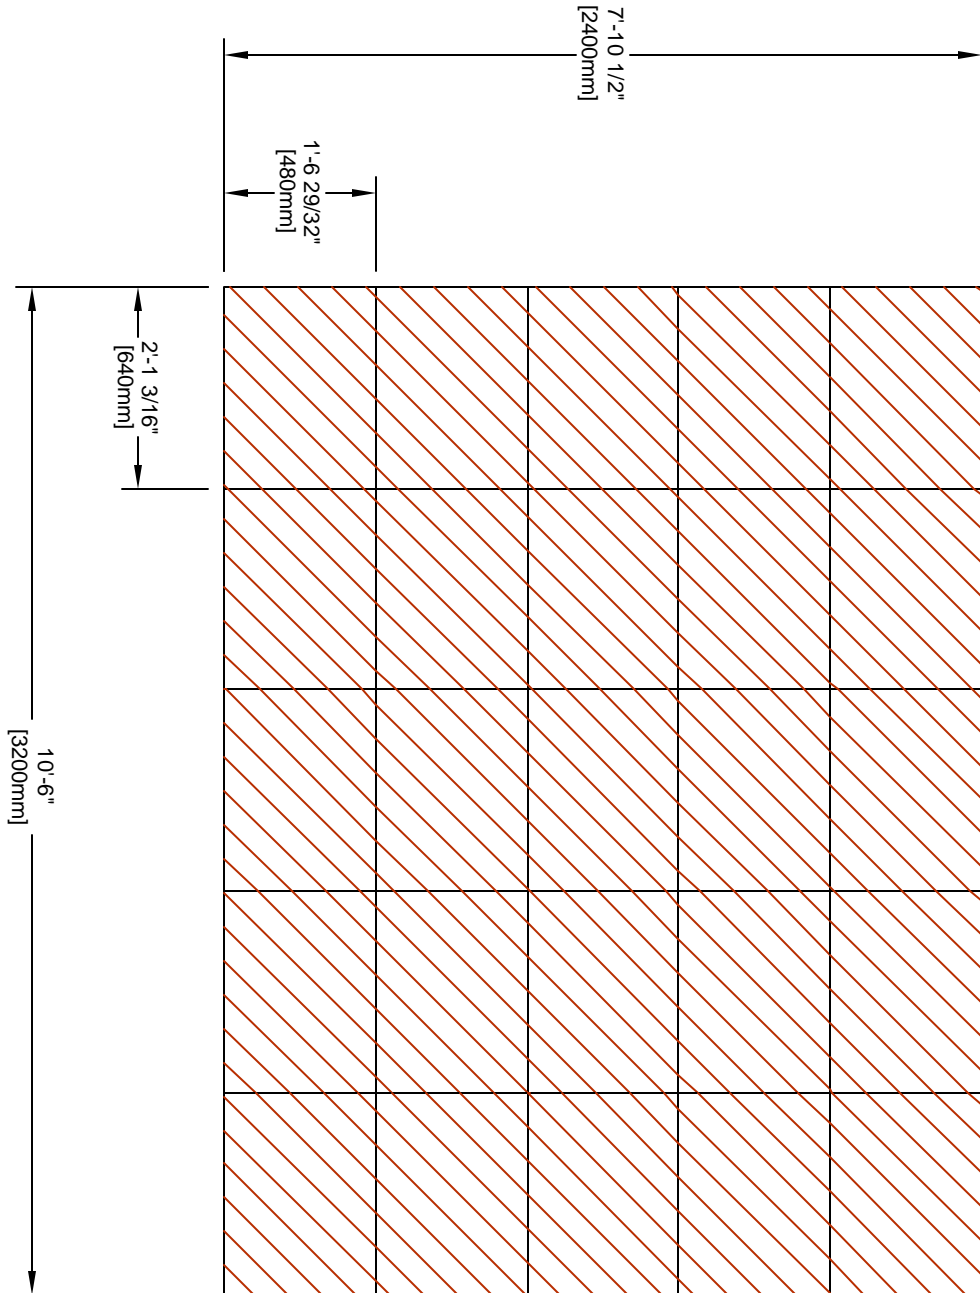

MEDIAVISIONS
 1830 Air Lane Drive
 Suite 9
 Nashville, TN 37210
 (615) 883-4000

Title:

**Toshiba - Technorainbow TR2010E
 5x5 Rental Structure
 (Picture Image: Approx. 7'-6" x 10')**

Date:

8-29-04

Scale:

1/2" = 1'-0"

Drawn By:

ANIEFF

Plate #:

WEIGHT: 2025 lbs
 919 kg

FRONT VIEW