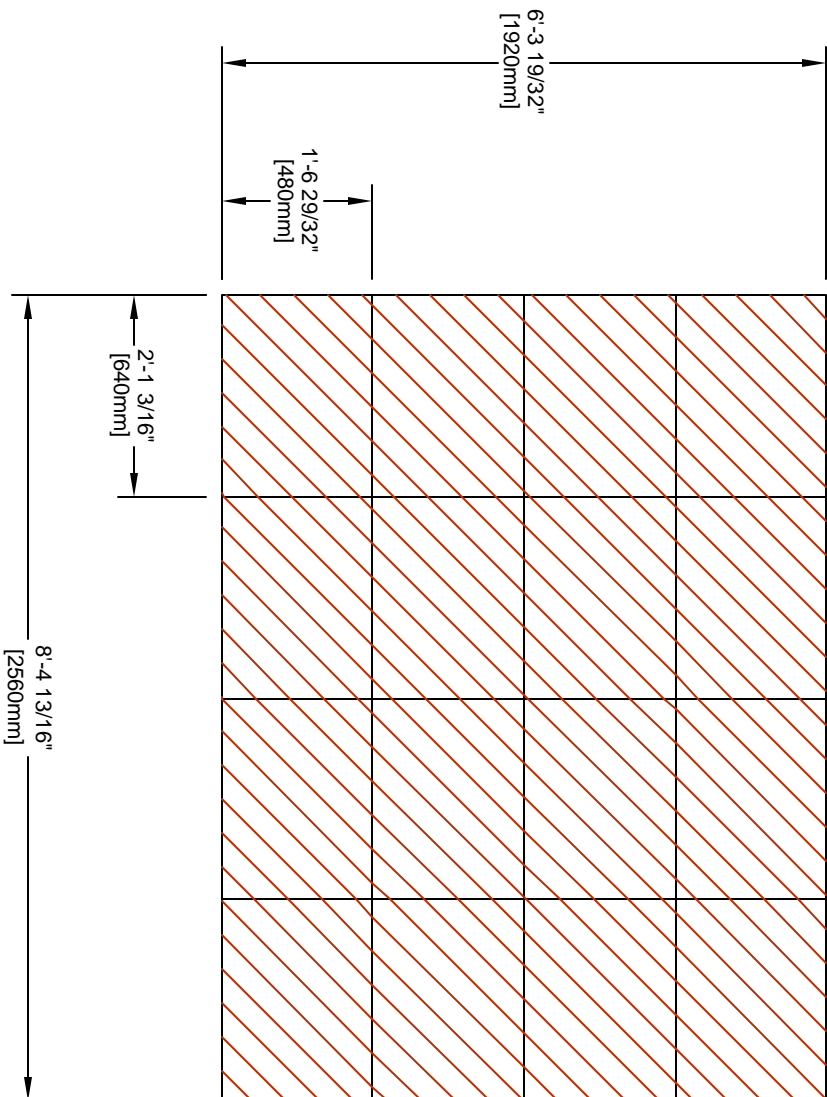

MEDIAVISIONS
1830 Air Lane Drive
Suite 9
Nashville, TN 37210
(615) 883-4000

Title:

Toshiba - Technorainbow TR2010E
4x4 Rental Structure
(Picture Image: Approx. 6' x 8')

Date:

8-29-04

Scale:

1/2" = 1'-0"

Drawn By:

ANEFF

Plate #:

FRONT VIEW

WEIGHT: 1296 lbs
588 kg

1