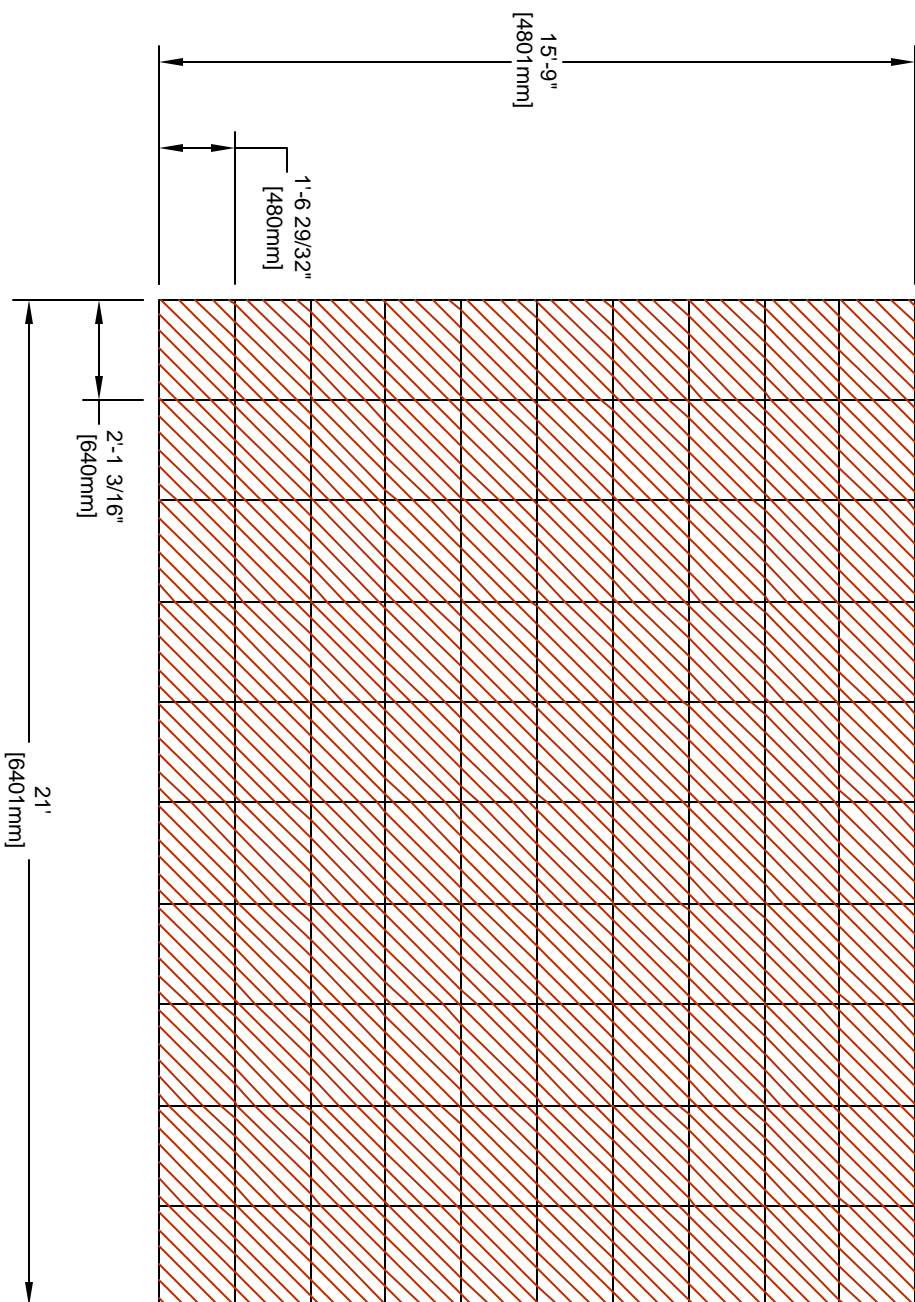

MEDIAVISIONS
1830 Air Lane Drive
Suite 9
Nashville, TN 37210
(615) 883-4000

Title:

Toshiba - Technorainbow TR2010E
10x10 Rental Structure
(Picture Image: Approx. 15' x 20')

Date:

8-29-04

Scale:

1/4" = 1'-0"

Drawn By:

ANEFF

Plate #:

WEIGHT: 8100 lbs
3675 kg

1

FRONT VIEW