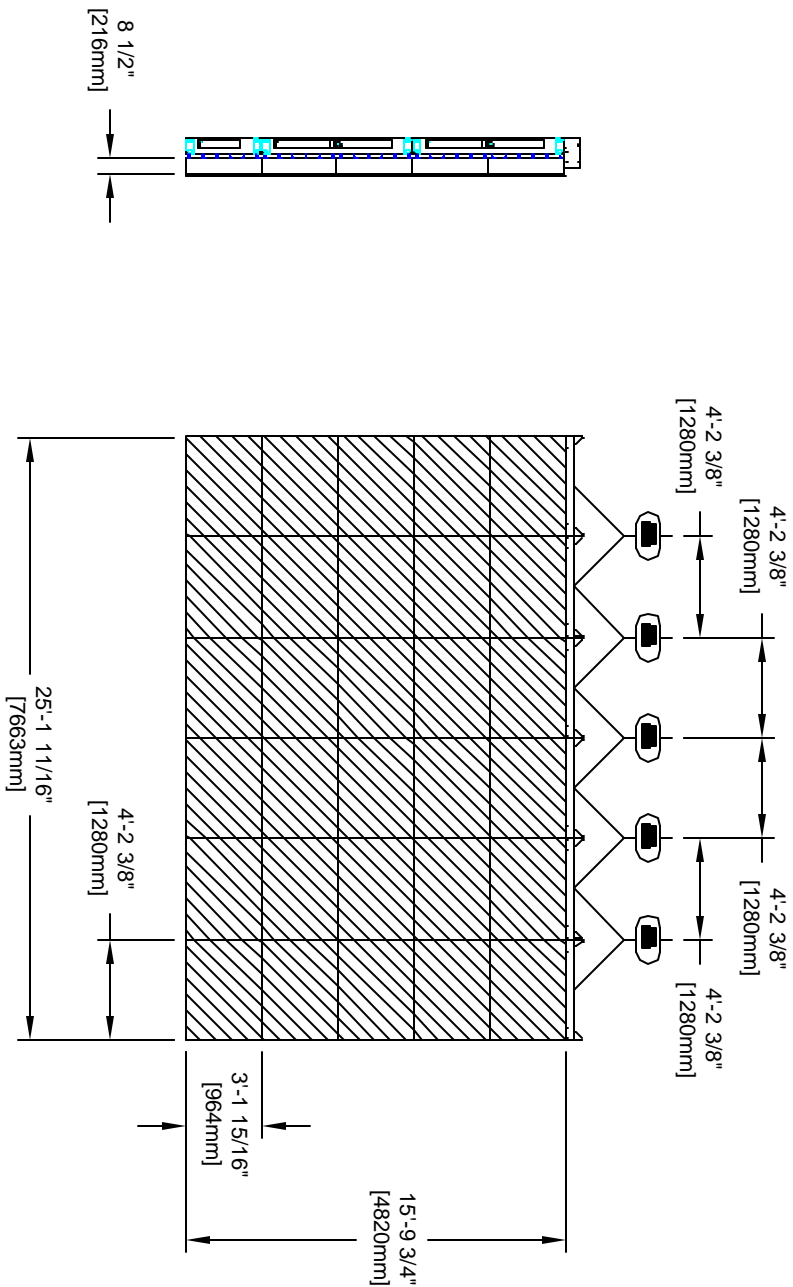

MEDIAVISIONS
1830 Air Lane Drive
Suite 9
Nashville, TN 37210
(615) 883-4000

Title:

5 x 6 OptiScreen 2004 (Flown)

Date: 11-07-04
Scale: 1/8" = 1'-0"
Drawn By: ANIEFF
Plate #:

1

SIDE VIEW

FRONT VIEW

APPROX. WEIGHT: 6000 lbs
2722 kg