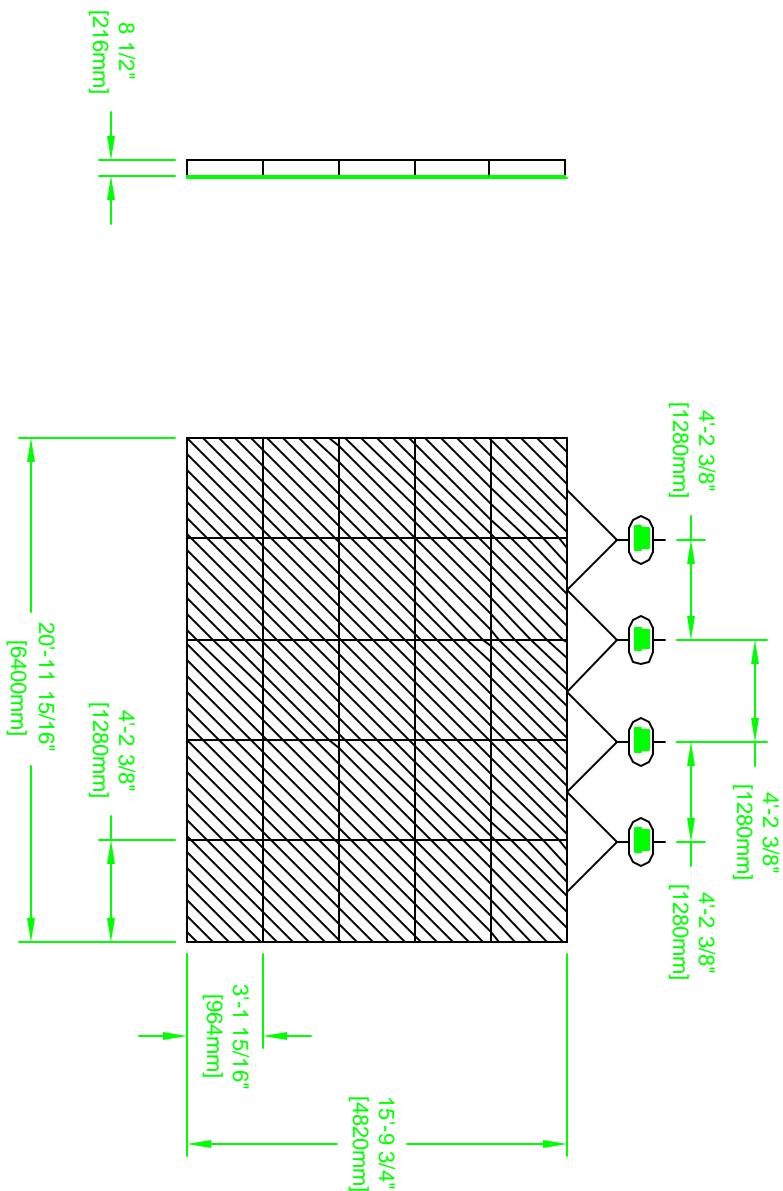

### 5 x 5 OptiScreen 2004 (Flown)

Date:

5-11-04

Scale:

1/8" = 1'-0"

Drawn By:

ANEFF

Plate #:

1

SIDE VIEW

FRONT VIEW