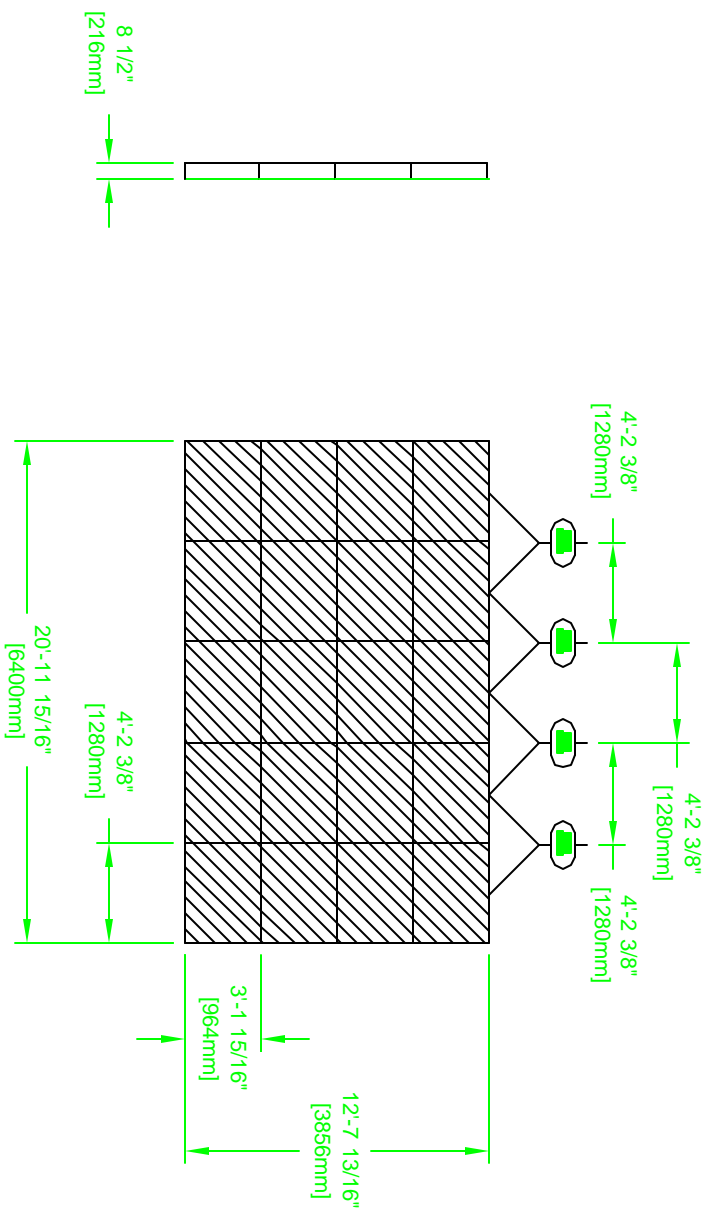

MEDIAVISIONS
1830 Air Lane Drive
Suite 9
Nashville, TN 37210
(615) 883-4000

Title:

5 x 4 OptiScreen 2004 (Flown)

Date: 5-11-04
Scale: 1/8" = 1'-0"
Drawn By: ANEFF
Plate #:

1

SIDE VIEW

FRONT VIEW