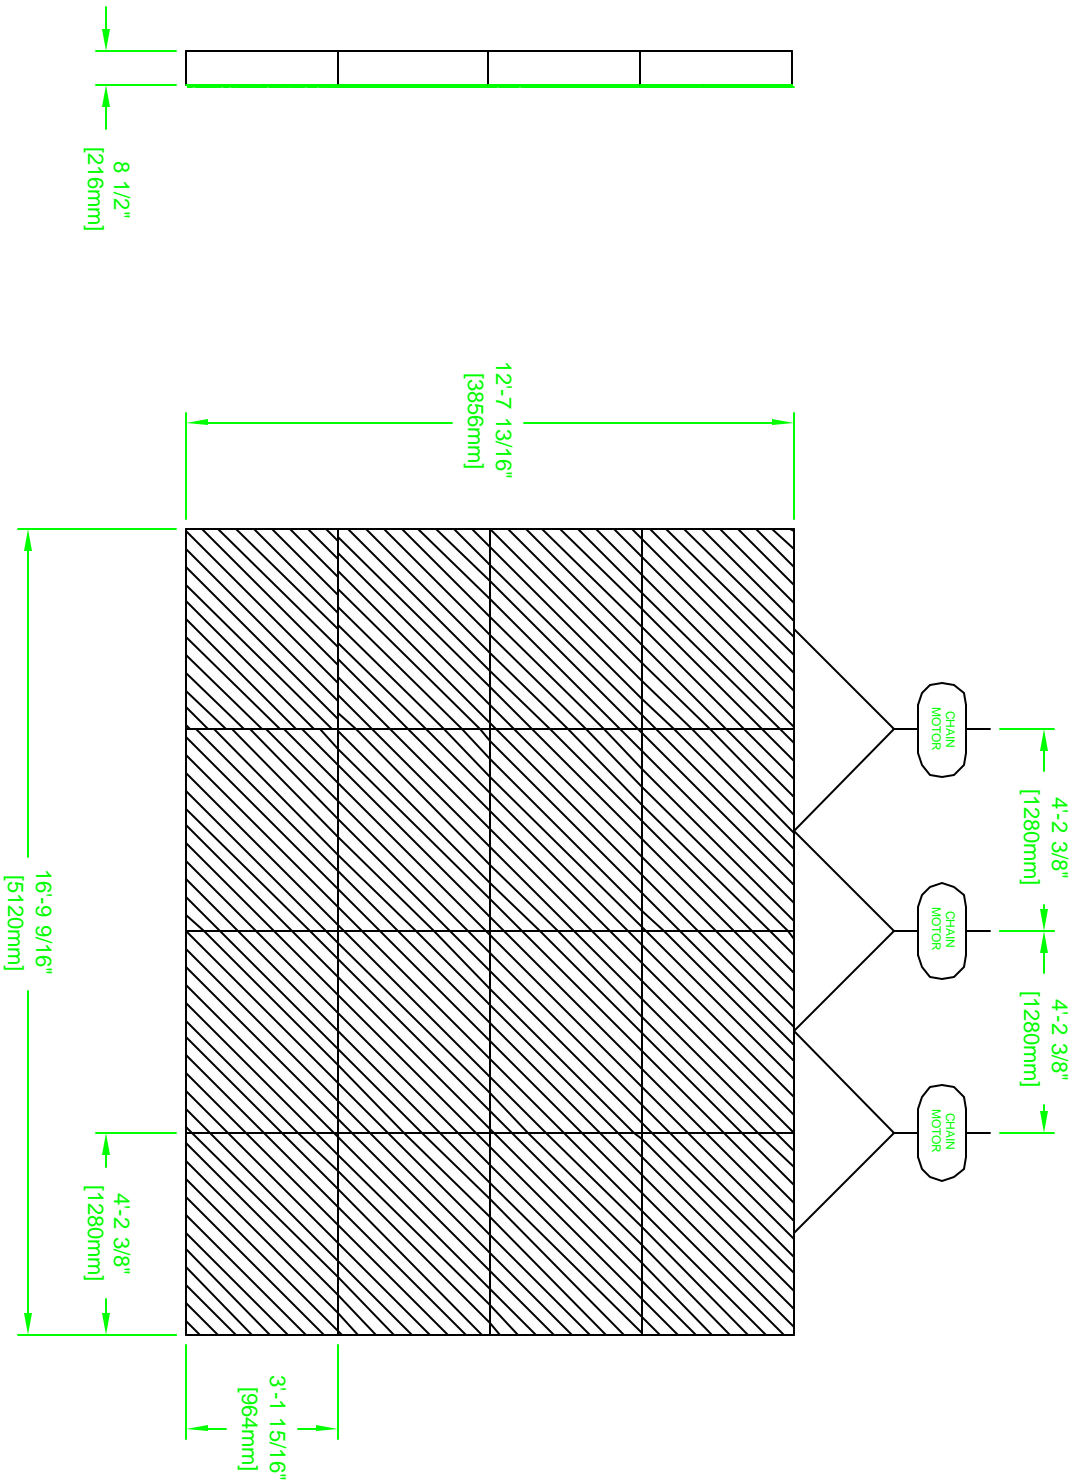

### 4 x 4 OptiScreen 2004 (Flown)

Date:

5-11-04

Scale:

1/4" = 1'-0"

Drawn By:

ANEFF

Plate #:

1

SIDE VIEW

FRONT VIEW