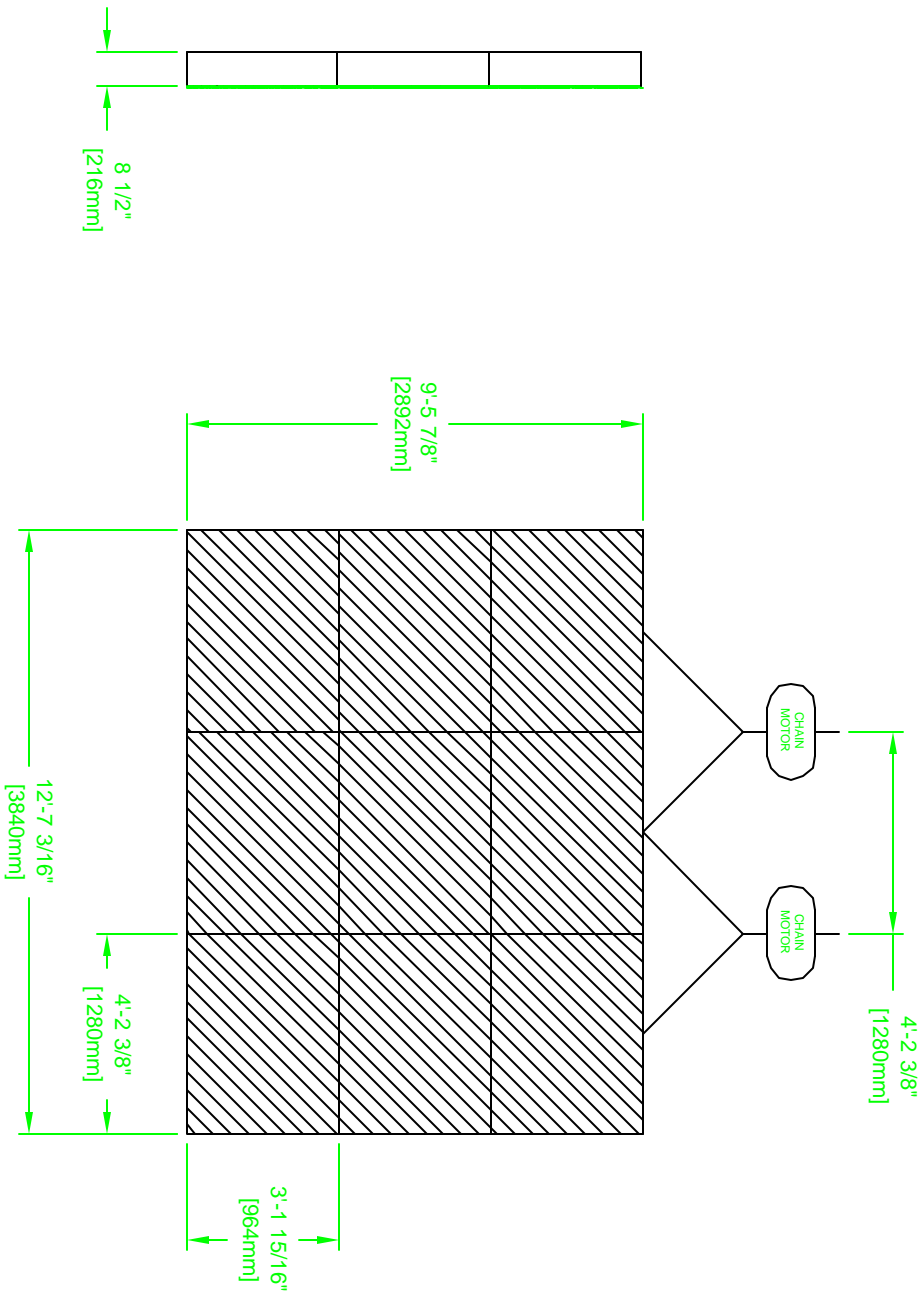

### 3 x 3 OptiScreen 2004 (Flown)

Date:	5-11-04
Scale:	1/4" = 1'-0"
Drawn By:	ANEFF
Plate #:	

1

SIDE VIEW

FRONT VIEW