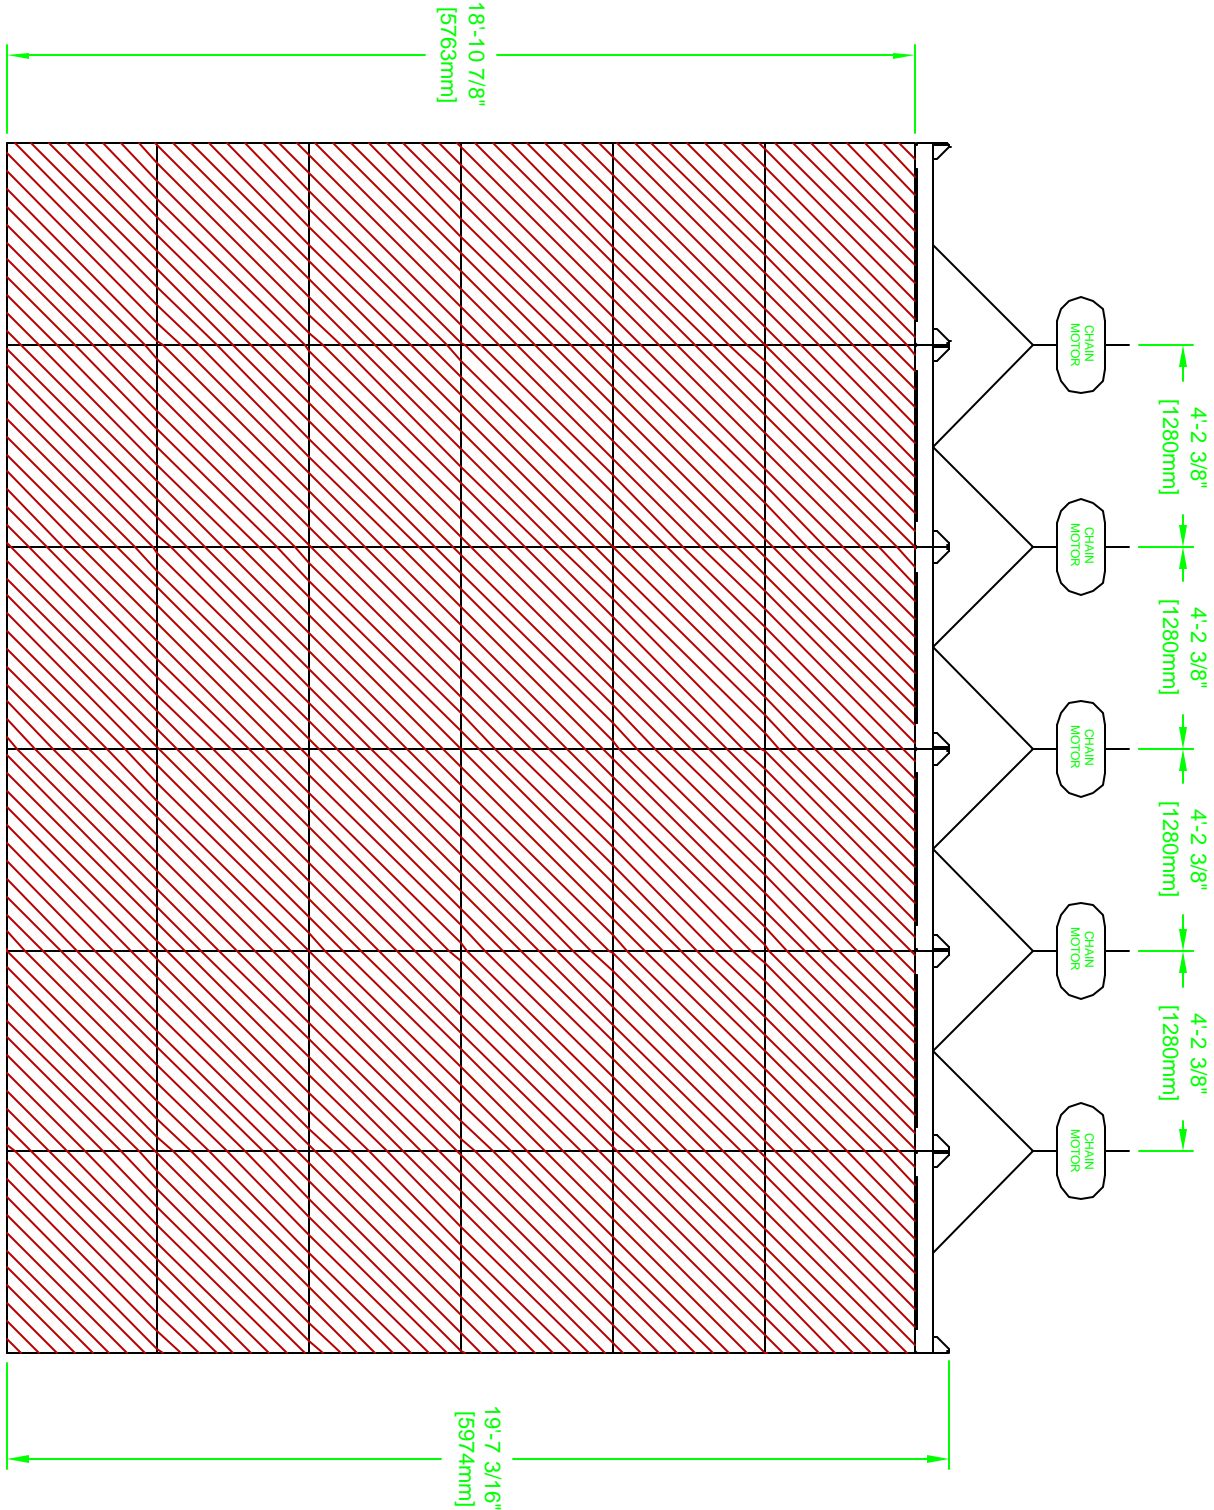

MEDIAVISIONS
1830 Air Lane Drive
Suite 9
Nashville, TN 37210
(615) 883-4000

Title:

6 x 6 OptiScreen (Flown)

Date:

1-8-04

Scale:

1/4" = 1'-0"

Drawn By:

ANEFF

Plate #:

1

FRONT VIEW

APPROX. WEIGHT: 7200 lbs
3266 kg