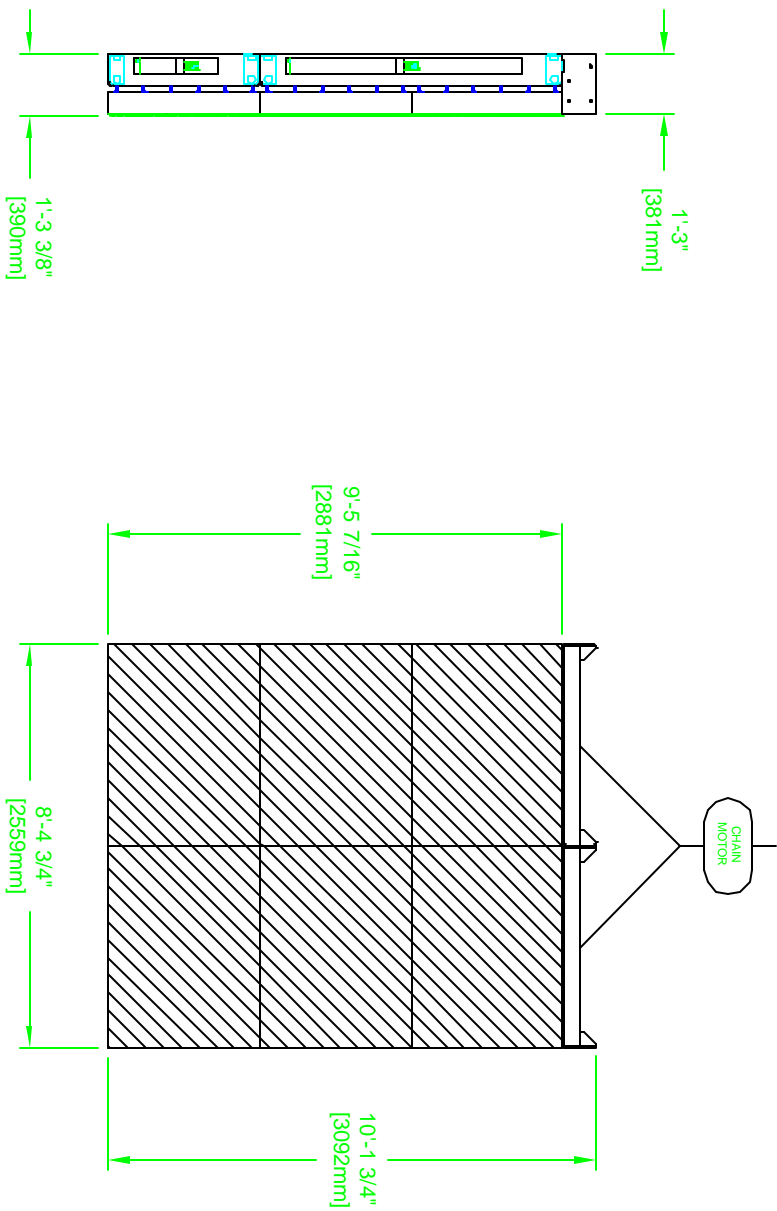

MEDIAVISIONS
1830 Air Lane Drive
Suite 9
Nashville, TN 37210
(615) 883-4000

Title:

2 x 3 OptiScreen (Flown)

Date:

1-12-04

Scale:

1/4" = 1'-0"

Drawn By:

ANEFF

Plate #:

1

SIDE VIEW

FRONT VIEW

APPROX. WEIGHT: 1200 lbs
544 kg