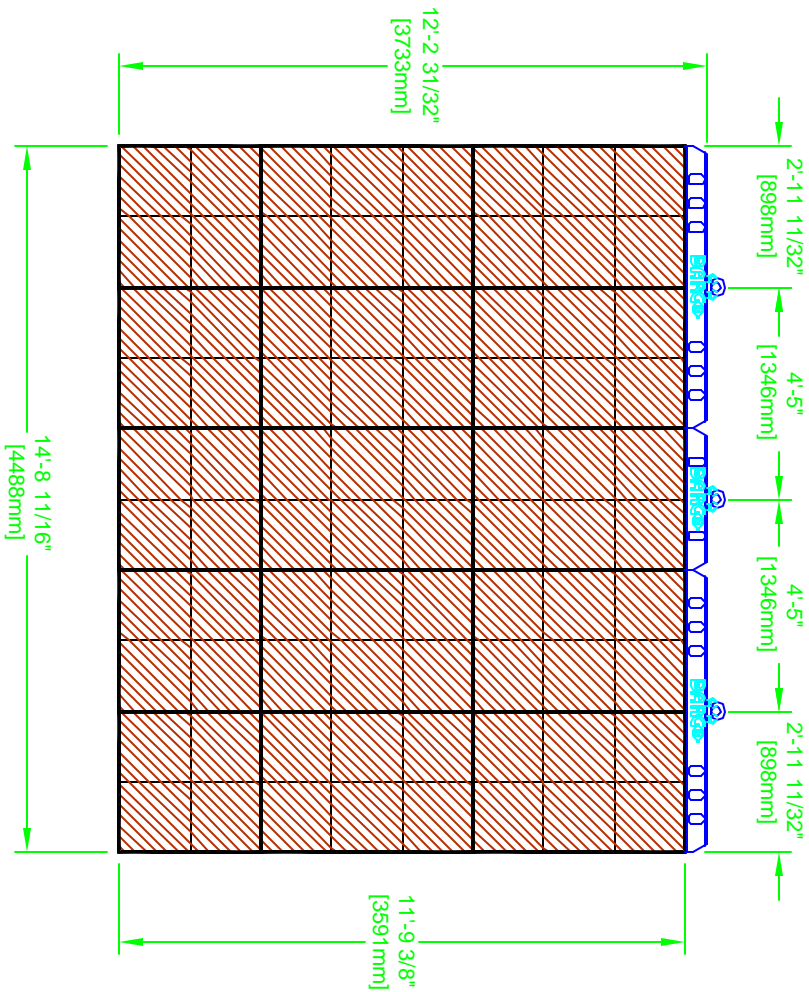

MEDIAVISIONS
 1830 Air Lane Drive
 Suite 9
 Nashville, TN 37210
 (615) 883-4000

Title:

Barco DLite - 8x10 (Tile) Rental Structure
 (Picture Image: Approx. 12' x 16')

Date: 5-4-04
 Scale: 1/4" = 1'-0"
 Drawn By: ANEFF
 Plate #:

FRONT VIEW

SIDE VIEW

WEIGHT: 5005 lbs
 2270 kg