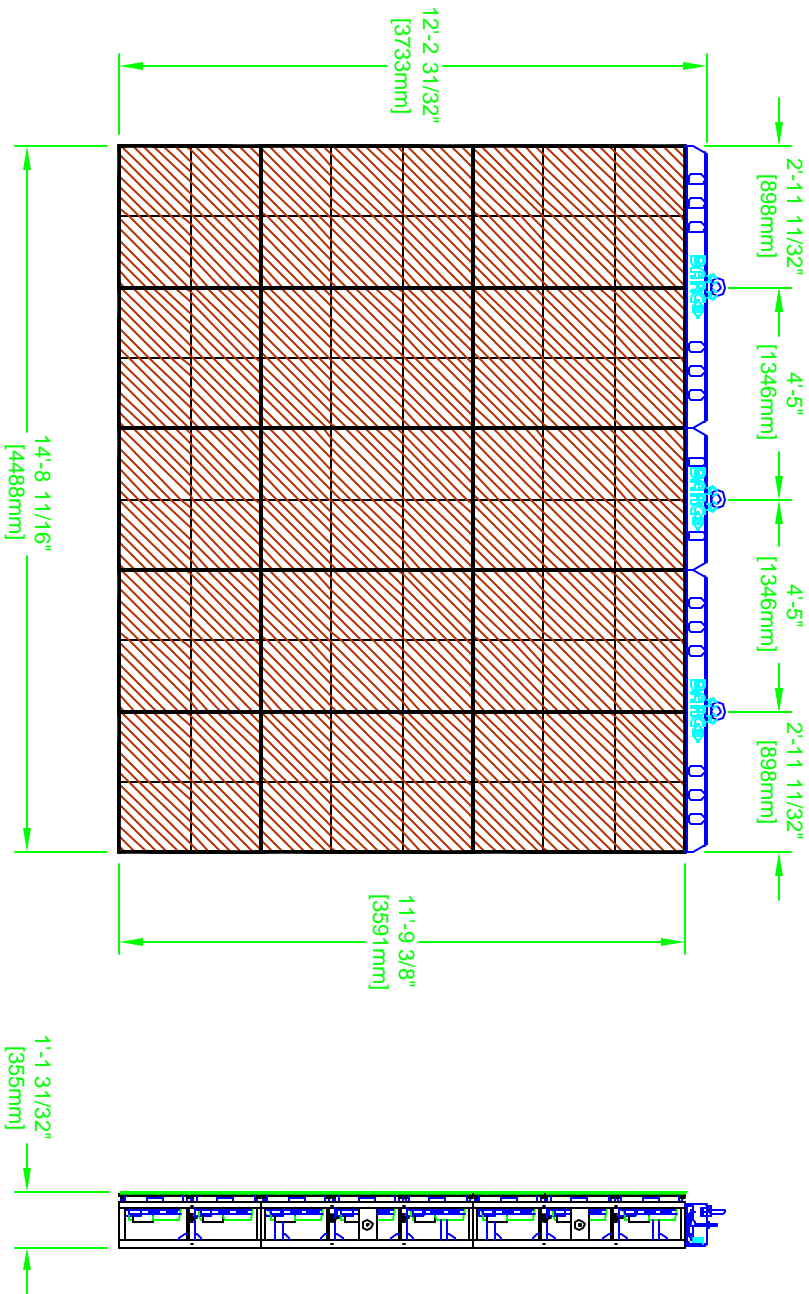

### Barco DLite - 8x10 (Tile) Rental Structure (Picture Image: Approx. 12' x 16')

Date:

5-4-04

Scale:

1/4" = 1'-0"

Drawn By:

ANEFF

Plate #:

WEIGHT: 5005 lbs  
2270 kg

FRONT VIEW

SIDE VIEW