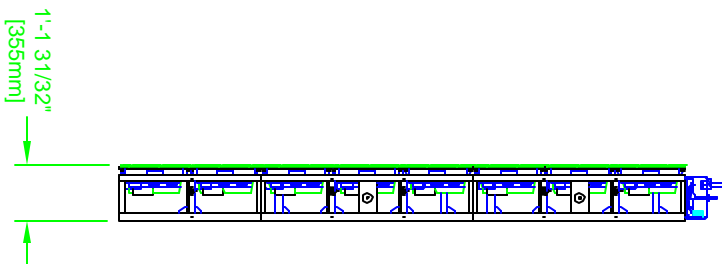

MEDIAVISIONS
 1830 Air Lane Drive
 Suite 9
 Nashville, TN 37210
 (615) 883-4000

Title:

Barco DLite - 8x10 (Tile) Rental Structure
 (Picture Image: Approx. 12' x 16')

Date: 5-4-04
 Scale: 1/4" = 1'-0"
 Drawn By: ANEFF
 Plate #:

FRONT VIEW

SIDE VIEW

WEIGHT: 5005 lbs
 2270 kg