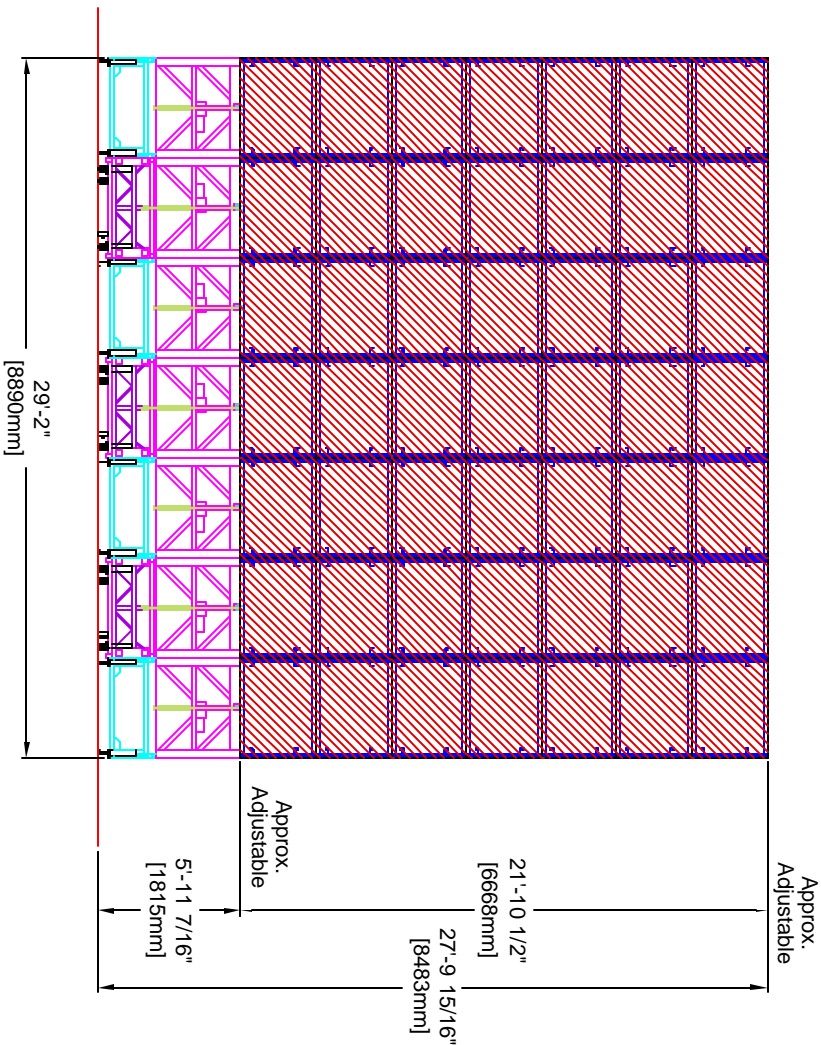

### 7 x 7 OptiScreen (Ground Support)

### FRONT VIEW

Date: 11-07-04  
Scale: 1/8" = 1'-0"  
Drawn By: ANEFF  
Plate #:

MEDIAVISIONS  
1830 Air Lane Drive  
Suite 9  
Nashville, TN 37210  
(615) 883-4000

Title:

### SIDE VIEW

Date:	11-07-04
Scale:	1/8" = 1'-0"
Drawn By:	ANEFF
Plate #:	