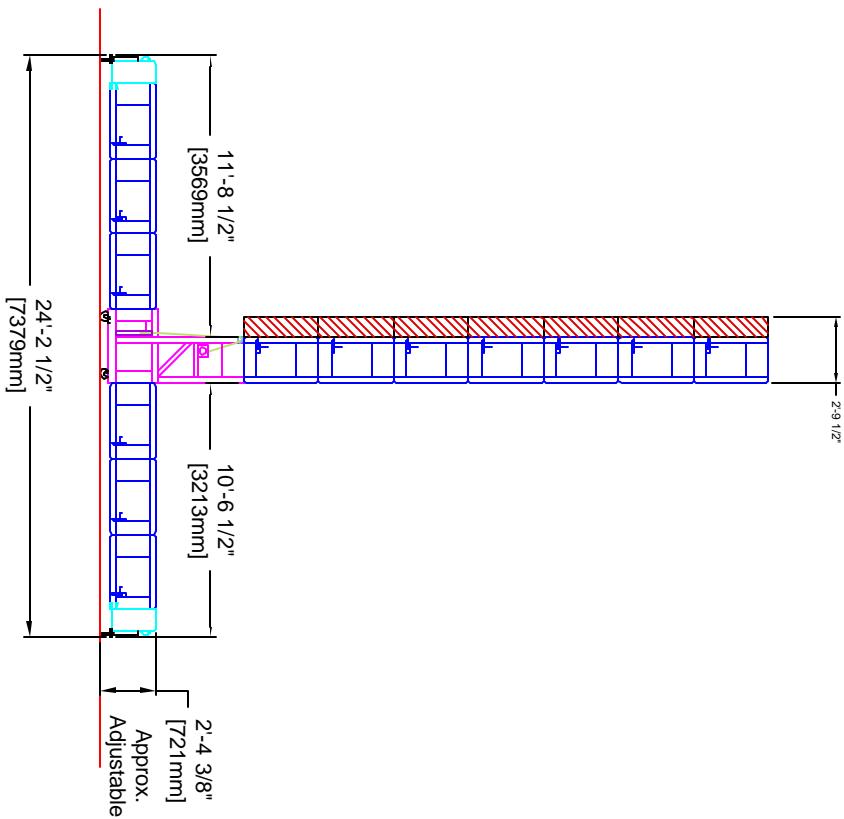

### FRONT VIEW

Date: 11-07-04  
Scale: 1/8" = 1'-0"  
Drawn By: ANEFF  
Plate #:

MEDIAVISIONS  
1830 Air Lane Drive  
Suite 9  
Nashville, TN 37210  
(615) 883-4000

Title:

### 7 x 7 OptiScreen (Ground Support)

### SIDE VIEW

Date:	11-07-04
Scale:	1/8" = 1'-0"
Drawn By:	ANEFF
Plate #:	