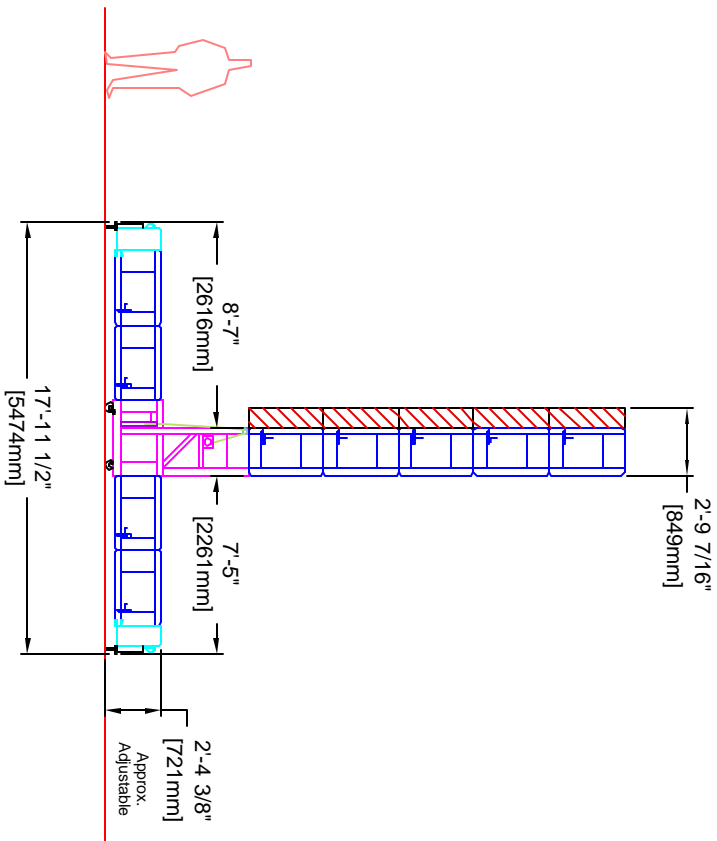

**MEDIAVISIONS**  
 1330 Air Lane Drive  
 Suite 9  
 Nashville, TN 37210  
 (615) 883-4000

Title:

**5 x 5 OptiScreen (Ground Support)**

Date:

11-07-04

Scale:

1/8" = 1'-0"

Drawn By:

### 5 x 5 OptiScreen (Ground Support)

### SIDE VIEW

Date: 11-07-04  
Scale: 1/8" = 1'-0"  
Drawn By: ANEFF  
Plate #: