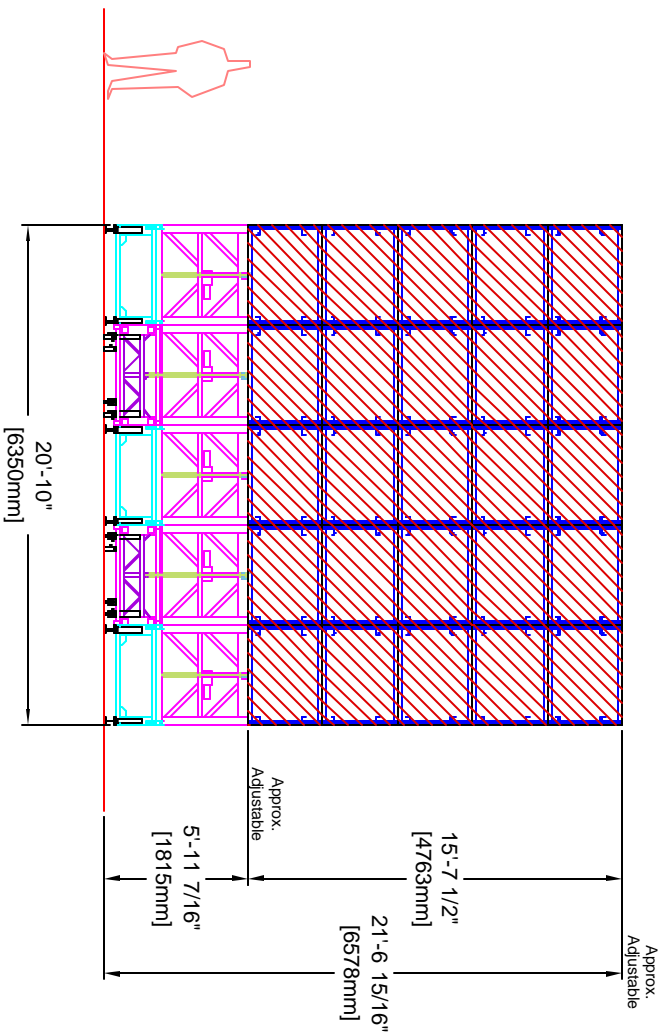

**MEDIAVISIONS**  
 1330 Air Lane Drive  
 Suite 9  
 Nashville, TN 37210  
 (615) 883-4000

Title:

**5 x 5 OptiScreen (Ground Support)**

Date:

11-07-04

Scale:

1/8" = 1'-0"

Drawn By:

ANIEFF

Plate #:

**1**

**FRONT VIEW**

MEDIAVISIONS  
1830 Air Lane Drive  
Suite 9  
Nashville, TN 37210  
(615) 883-4000

Title:

### 5 x 5 OptiScreen (Ground Support)

### SIDE VIEW

Date: 11-07-04  
Scale: 1/8" = 1'-0"  
Drawn By: ANEFF  
Plate #: